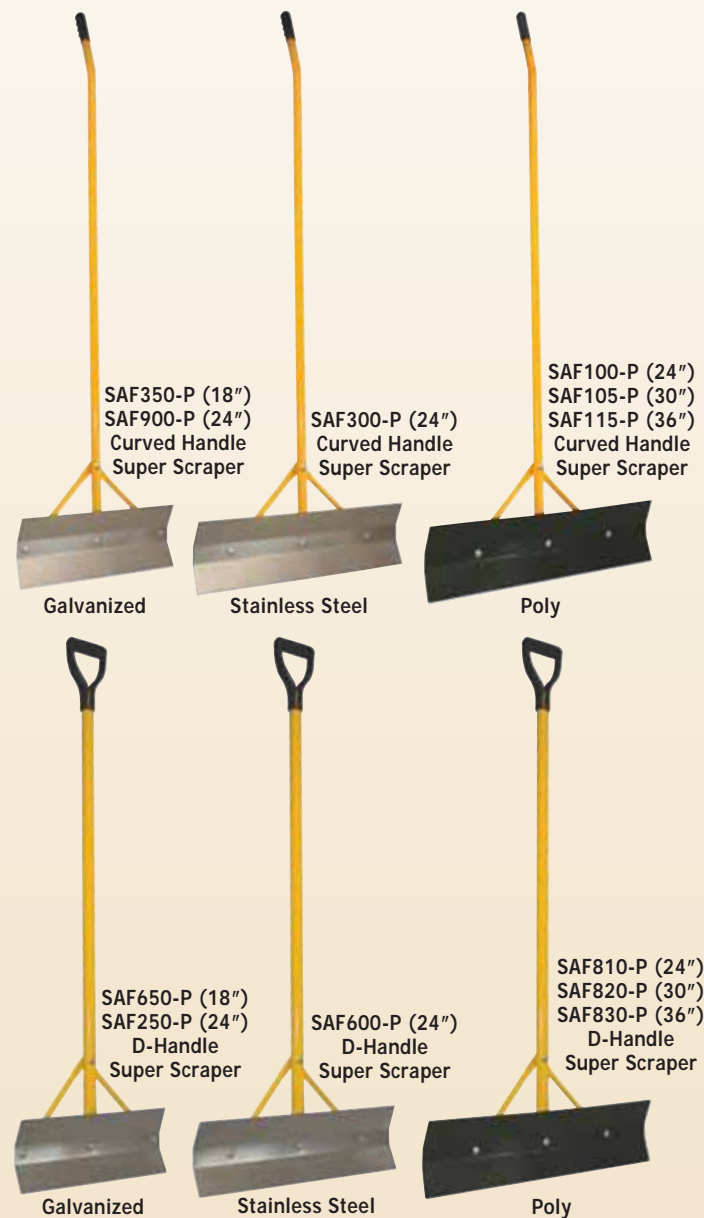

J&D Manufacturing

Super Scrapers

J&D Manufacturing's line of Super Scrapers are built for comfort and strength. Our scrapers are ideal for pushing snow, dirt, manure, grain and scraping stalls and walkways.

Features

- Curved handle or D-handle available on all models
- Durable powder coated steel handles and braces
- Poly, stainless steel and galvanized blades are reversible for double the wear life
- **Lifetime Warranty** against cracking on poly blades

Fully Assembled (must be shipped LTL or Truck ONLY)

| Part # | Descriptions |
|----------------------|---|
| Curved Handle | |
| SAF100-P | 24" Black Poly Blade, Super Scraper, Curved Handle |
| SAF105-P | 30" Black Poly Blade, Super Scraper, Curved Handle |
| SAF115-P | 36" Black Poly Blade, Super Scraper, Curved Handle |
| SAF300-P | 24" Stainless Steel Blade, Super Scraper, Curved Handle |
| SAF350-P | 18" Galvanized Blade, Super Scraper, Curved Handle |
| SAF900-P | 24" Galvanized Blade, Super Scraper, Curved Handle |
| D-Handle | |
| SAF810-P | 24" Black Poly Blade, Super Scraper, D-Handle |
| SAF820-P | 30" Black Poly Blade, Super Scraper, D-Handle |
| SAF830-P | 36" Black Poly Blade, Super Scraper, D-Handle |
| SAF600-P | 24" Stainless Steel Blade, Super Scraper, D-Handle |
| SAF650-P | 18" Galvanized Blade, Super Scraper, D-Handle |
| SAF250-P | 24" Galvanized Blade, Super Scraper, D-Handle |